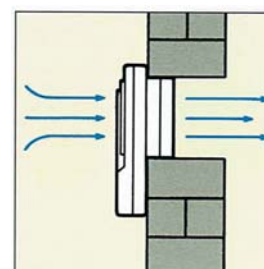

Record Range

Due to customer demand the old 11630 M10/4T 4" fan is now available. This fan is ideal for toilets and bathrooms and is wall mounting only. This fan is self-isolating.

CODE	DESCRIPTION	BOX QTY
11630	100mm Wall Fan c/w Timer 85m³/h	6