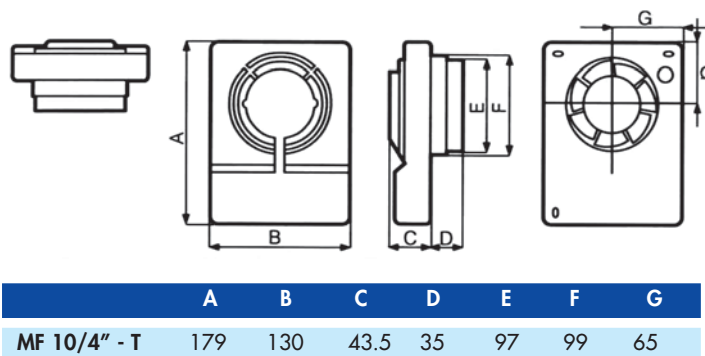

Dimensions (mm)