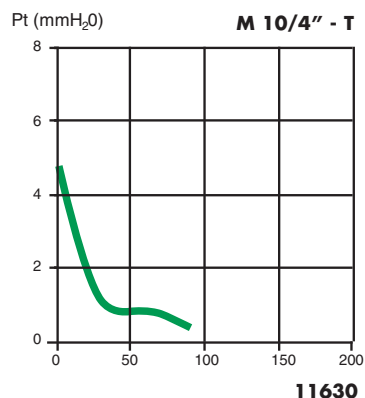

Pressure/Performance Curves