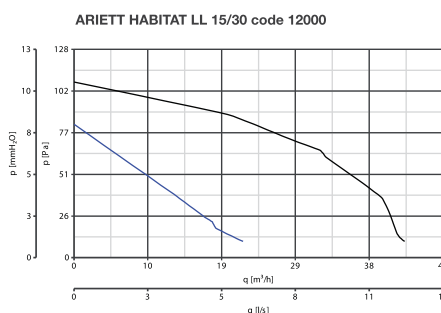

Pressure/Performance Curves

11961, 11976, 11965, 11966, 12015

12000

12001