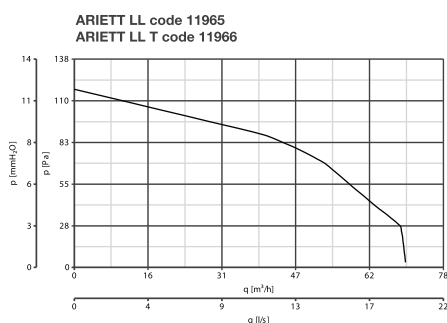

Pressure/Performance Curves

11961, 11976, 11965, 11966, 12015

12000

12001