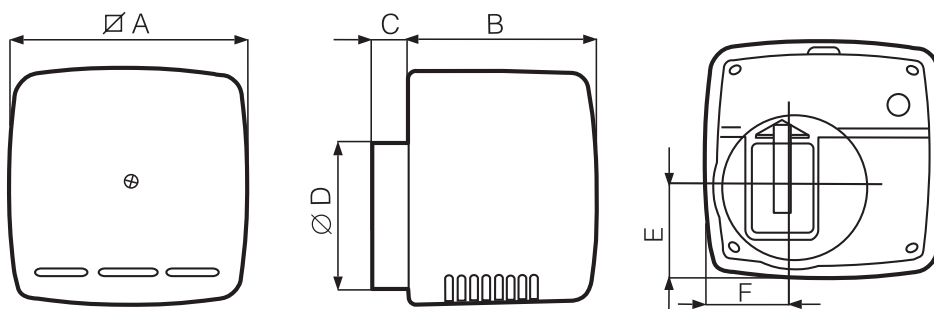

Pressure/Performance Curves

11961, 11976, 11965, 11966, 12015

12000

12001

Dimensions (mm)

	∅ A	B	C	∅ D	E	F	KG
ARIETT	156	123	25	97	60	60	1.5

Ariett Standard & Long Life (LL) Surface Fans

The Ariett standard and long life wall or ceiling mounted centrifugal fans for intermittent or continuous ventilation of bathrooms, toilets, kitchens or utility rooms. This range is available with standard or long life motors (30,000 hours). Splash proof IPX4. Can be ducted 6m..