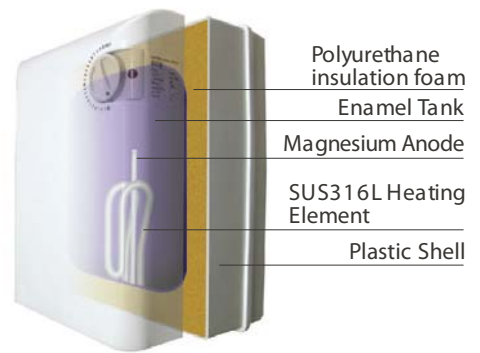

atc 5 litre and 10 litre Under Sink Water Heaters

For commercial applications the 5 Litre and 10 Litre **atc** unvented under sink water heaters are the ideal solution for supplying a number of sinks, depending on the hot water demand, without the need for special taps. This can prove more cost effective than installing a traditional vented system.

TECHNICAL SPECIFICATIONS

- Easy to install
- Available in 5 litre and 10 litre.
- High density polyurethane foam insulation which reduces radiant heat loss, reduces energy consumption and ensures high energy efficiency.
- Exclusive dry powder porcelain enamel tank lining delivering twice the corrosion resistance of ordinary glass lining.
- Fitted with heavy duty seamless bolt - on square flange type heating elements which are more durable and efficient.
- Fitted with premium protective magnesium anode rod which equalises aggressive water action and provides extra protection against corrosion.
- External thermostat control allows adjustment to preferred water temperature.
- Fitted with limiting device to provide protection of overheating.
- Supplied with expansion relief valve calibrated at 6 Bar
- Wall or floor mounting
- Supplied with wall brackets.

Offices, Canteens, Mobile Homes, Apartments and Work shops