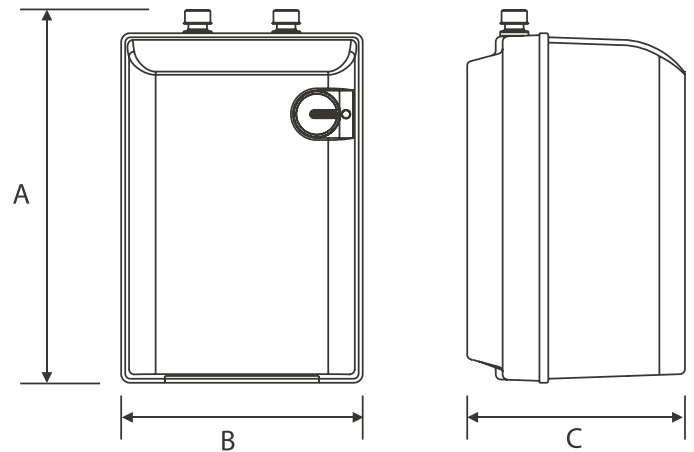

TECHNICAL DATA

Product Code	Z - 5U	Z - 10U
Capacity (L / Gal)	5L / 1.1Gal	10L / 2.2Gal
Power Watts (W)	2000W	2000W
Voltage (V)	230V	230V
Frequency (Hz)	50 / 60 Hz	50 / 60Hz
Max Pressure (Bar)	6 Bar	6 Bar
Connections	1/2"	1/2"
Thermostat	External	External
Approvals	CCC, CE, RoHs	CCC, CE, RoHs